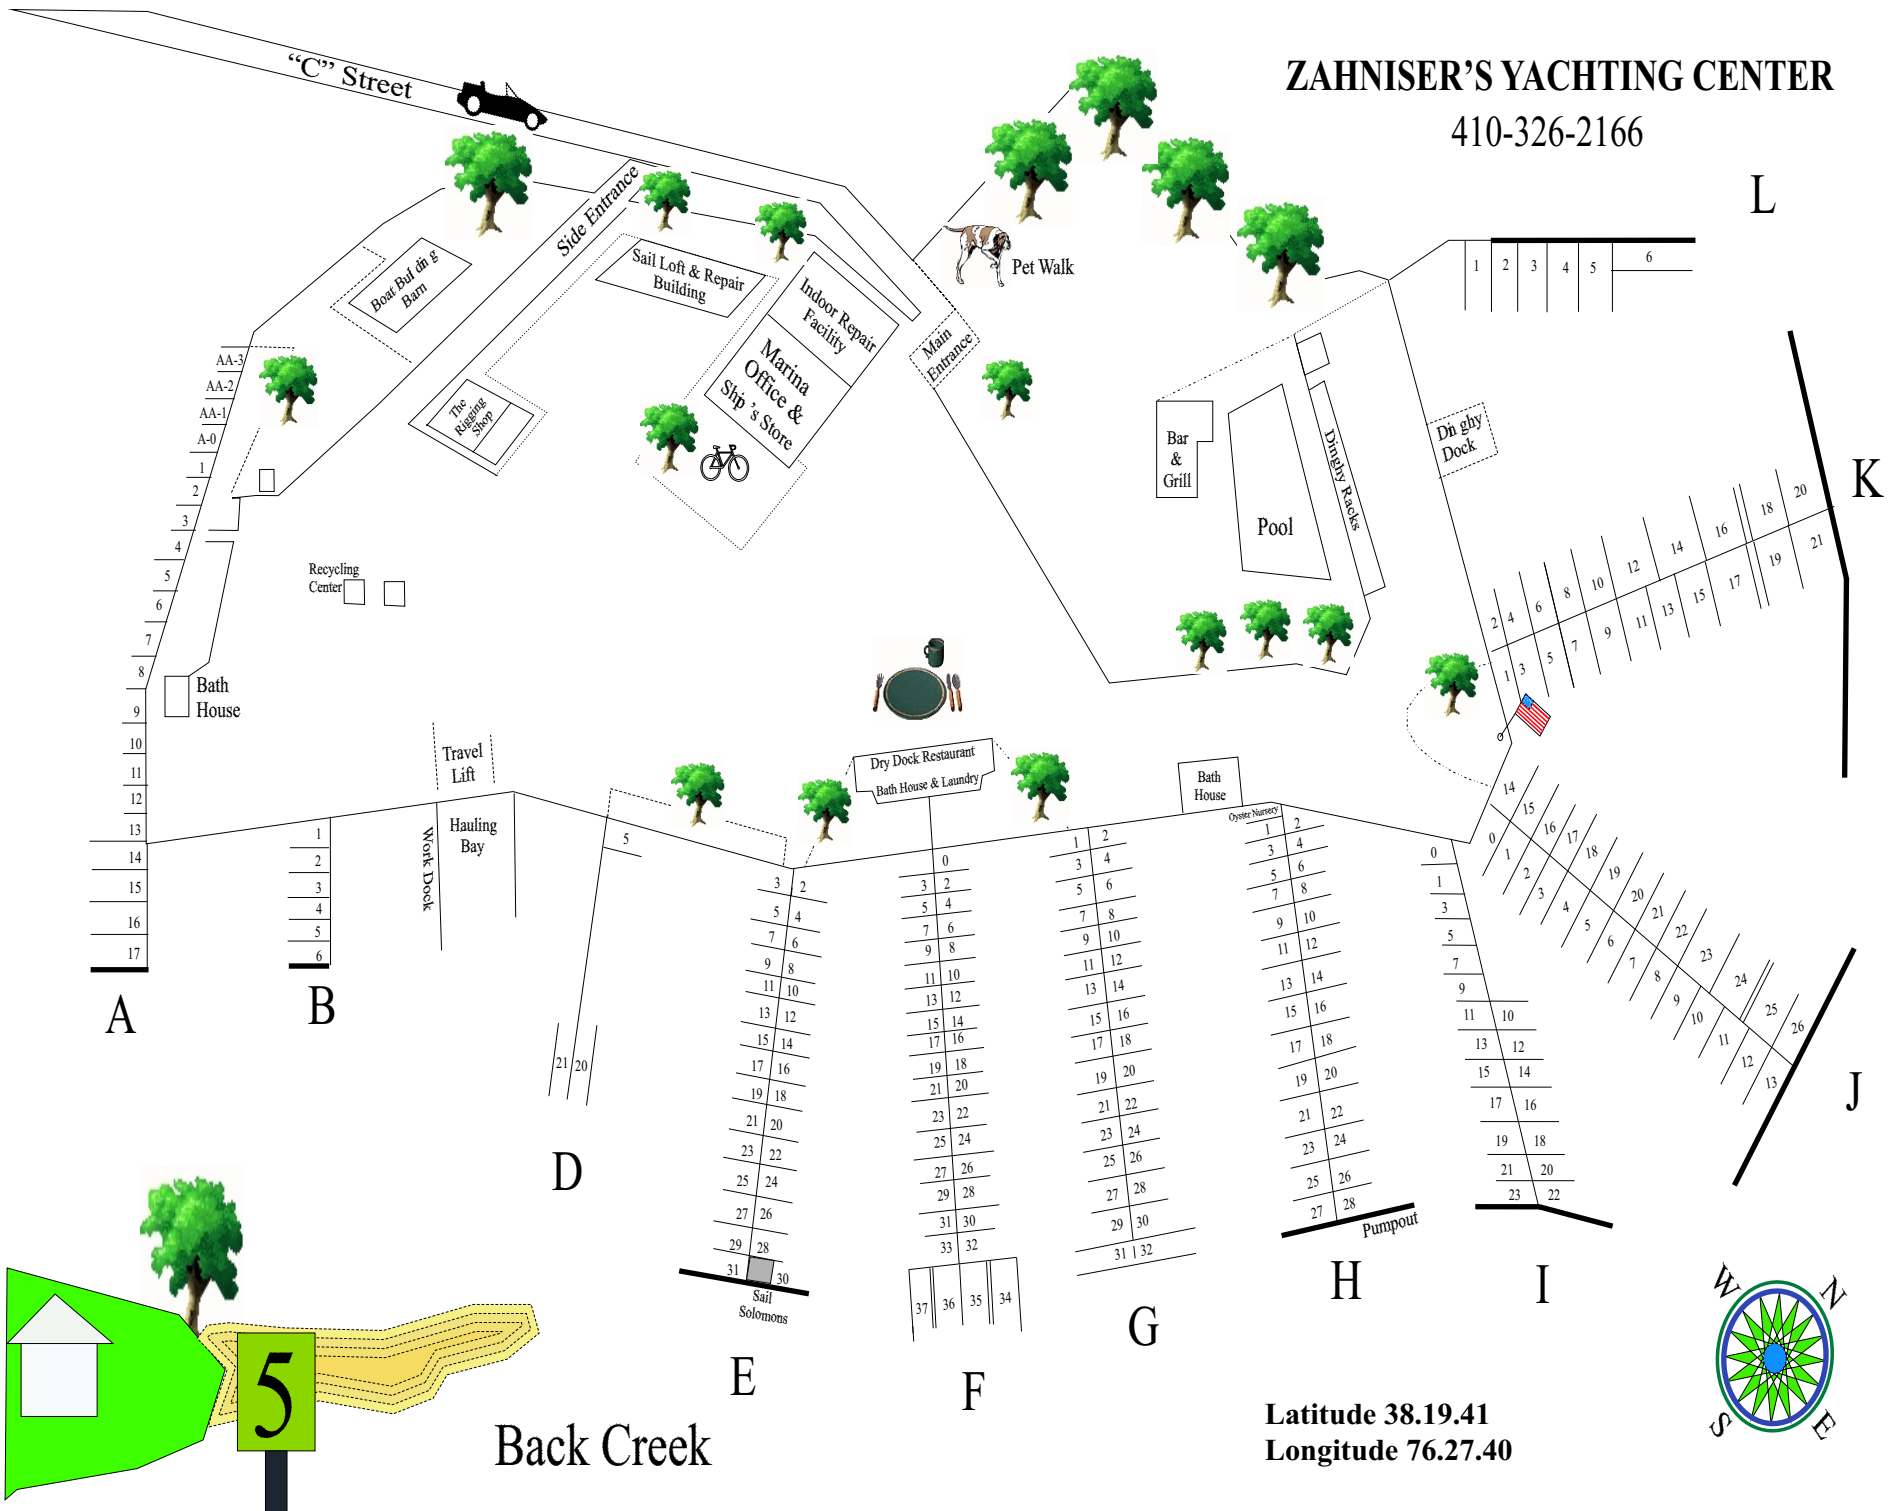

ZAHNISER'S YACHTING CENTER

410-326-2166

"C" Street

Side Entrance

Main Entrance

ZAHNISER'S YACHTING CENTER

410-326-2166

L

K

J

A

B

D

E

F

G

H

I

5

Back Creek

Latitude 38.19.41
Longitude 76.27.40